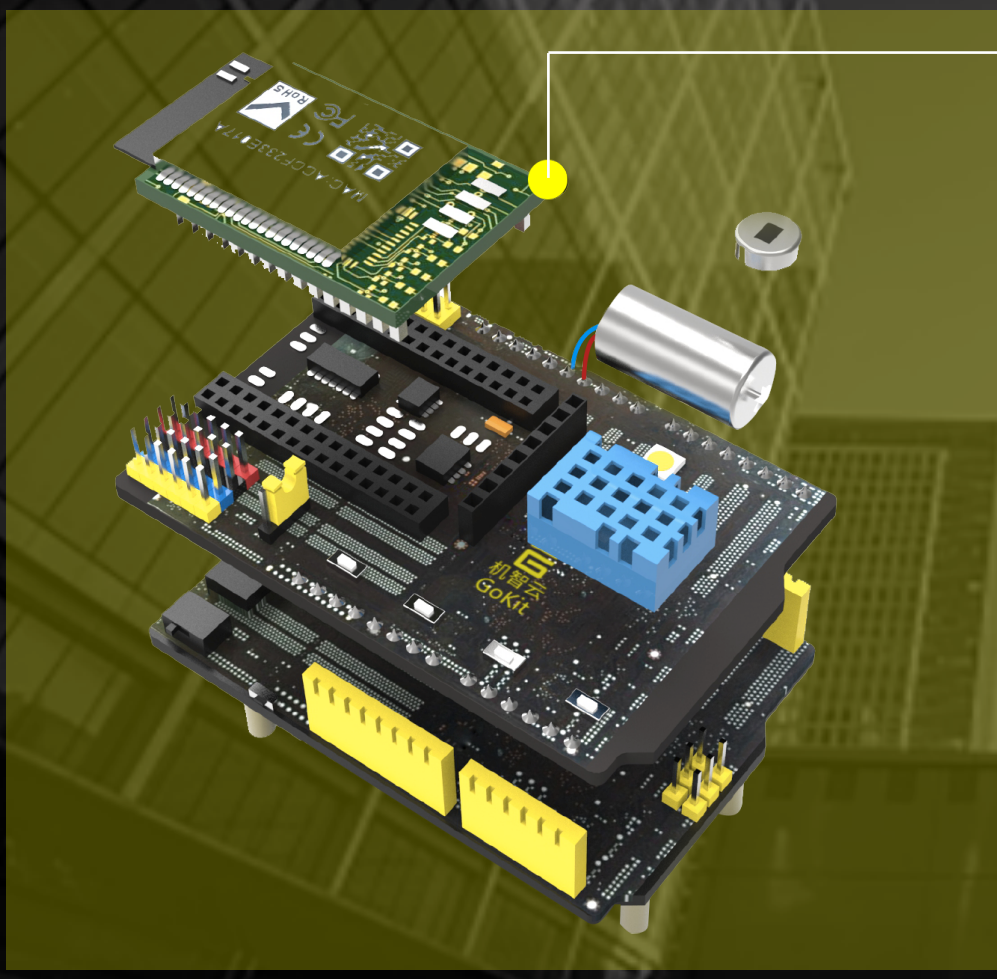

# 机智云 GoKit 智能硬件开发板（非HomeKit设备）

可插拔，支持70+种通讯模组

 Bluetooth™

 Wi-Fi

2G/ 3G/ LTE

- ✓ 开源
- ✓ 免费
- ✓ 自定义数据点
- ✓ 50000+开发者
- ✓ 温湿度传感器
- ✓ LED灯
- ✓ 自定义物理按钮
- ✓ 红外传感器
- ✓ 正反转电机

# 智能硬件自助开发平台

The screenshot displays the developer portal interface for Gizwits. At the top, there is a search bar for product names or keys. Below this, a grid of product cards is shown, each representing a different smart hardware template. Each card includes the product name, a Wi-Fi icon, a truncated Product Key, the product type (e.g., '家电 (白电)'), creation and update dates, and a button to view statistical analysis.